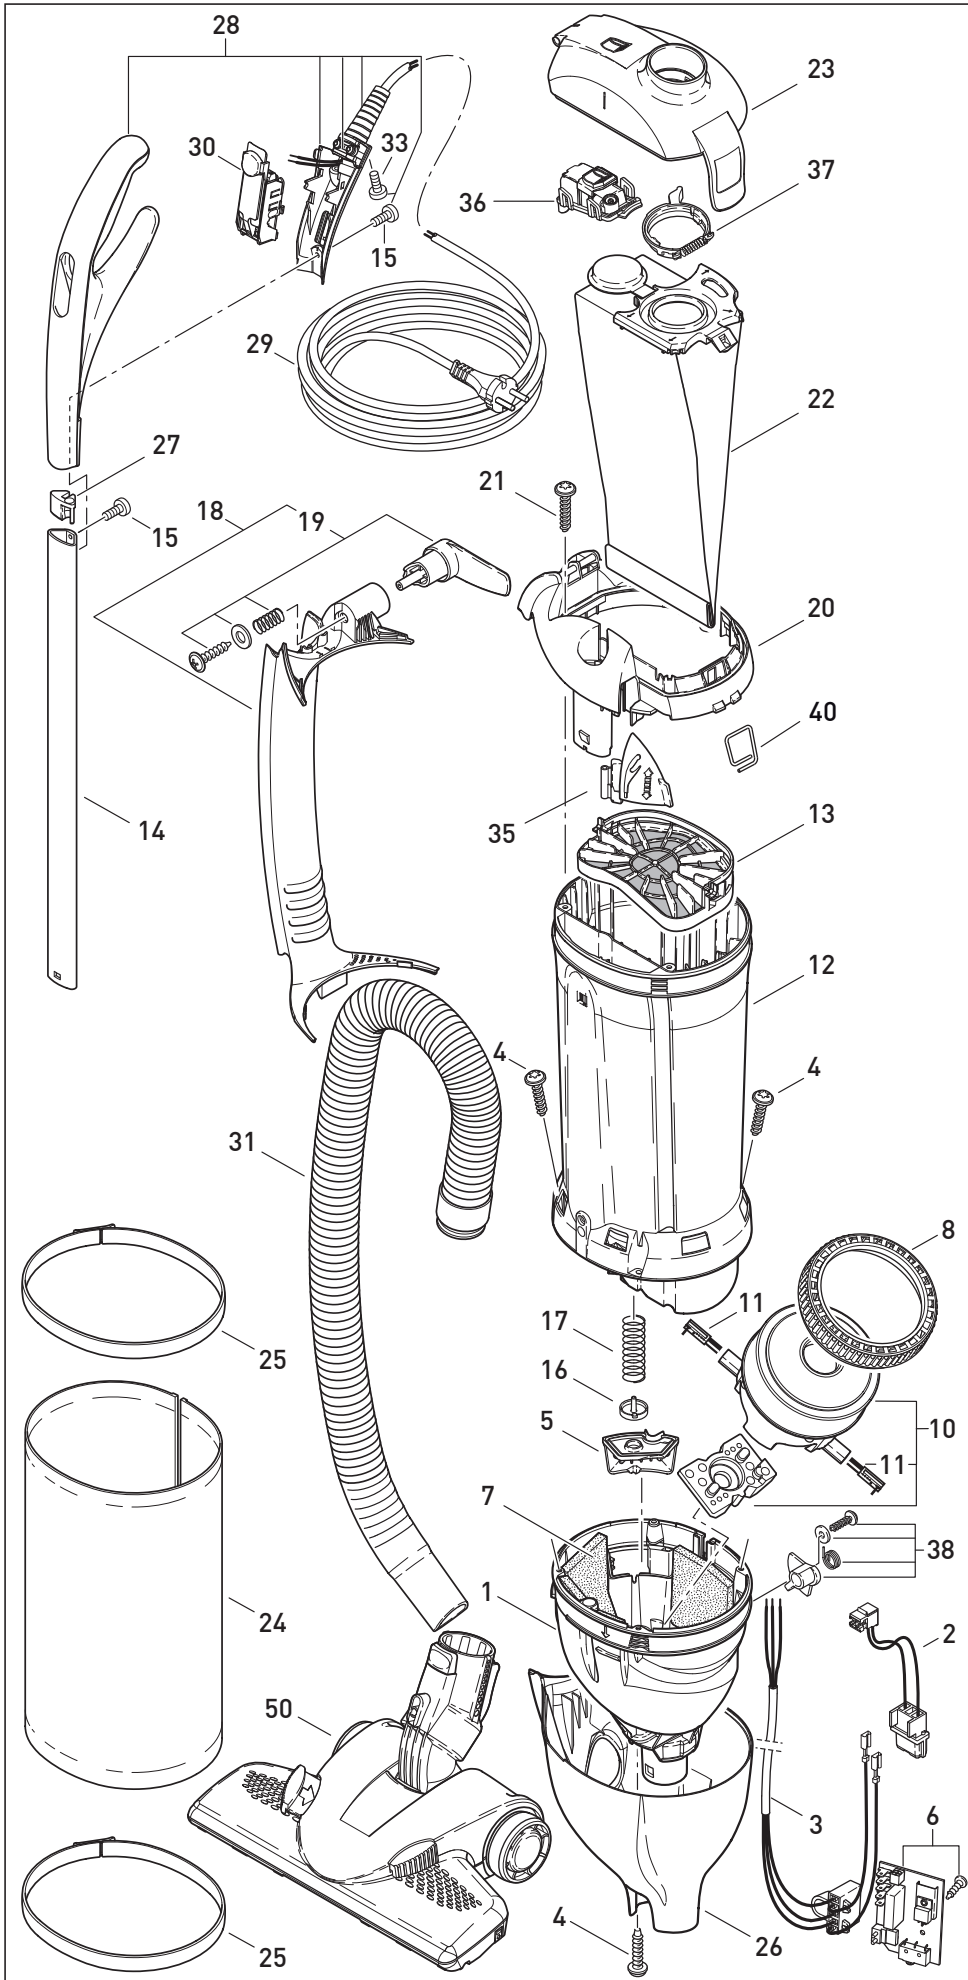

# SEBO FELIX 4 PLATINUM

| Pos. | Art.-No. | Description                                 |
|------|----------|---|
| 1    | 7078GS   | Air duct                                    |
| 2    | 7064     | Internal wiring ET                          |
| 3    | 7071     | Internal wiring HS, cpl.                    |
| 4    | 01016ER  | Screw STS 4x16-T20                          |
| 5    | 7056GS   | Valve cover                                 |
| 6    | 7107ER   | PCB 220-240V                                |
| 7    | 7098     | Sound insulation                            |
| 8    | 1047     | VAC motor seal                              |
| 10   | 7043ER   | VAC motor 220-240V,890W                     |
| 11   | 05143S   | Pair of carbon brushes                      |
| 12   | 7143ER   | Dust bag housing FELIX                      |
| 13   | 7012     | Motor filter                                |
| 14   | 7081ER   | Handle tube, 434 mm                         |
| 15   | 0127ER   | Screw M 4x10K                               |
| 16   | 7025     | Valve disc                                  |
| 17   | 7028     | Valve spring                                |
| 18   | 7090sw   | Hose duct, compl., black                    |
| 19   | 7027SW   | Cable hook, black                           |
| 20   | 7093sw   | Cover, Dust bag housing,bl                  |
| 21   | 01017ER  | Screw STS 4x20-T20                          |
| 22   | 7029ER   | SEBO Filterbox FELIX                        |
| 23   | 7091sw   | Filter cover, cpl., black                   |
| 24   | 7095ER04 | Elektret-Exhaust filter<br>Decor "PLATINUM" |
| 25   | 7017sb1  | Exhaust filter clamp,slv/gS                 |
| 26   | 7173SE   | Lower housing, black                        |
| 27   | 7145gs   | Tube plug                                   |
| 28   | 7164gsSW | Handle grip, cpl., bl/gb                    |
| 29   | 7128dg   | Cable with contour-plug                     |
| 30   | 7038SW   | Switch assembly cpl.,black                  |
| 31   | 7050sb   | Hose duct, compl.                           |
| 33   | 01036ER  | Screw 4 x 14                                |
| 35   | 7082SW   | Release button, black                       |
| 36   | 7094ER   | Filterindicator, cpl.                       |
| 37   | 70180R   | Retaining ring cpl.                         |
| 38   | 7032ER   | Switch lever, cpl.                          |
| 40   | 7024ER   | Spring                                      |
| 50   | 7240sw   | SEBO KOMBI,"FELIX",black                    |
|      | 7248ER   | Brush strip set for<br>SEBO KOMBI           |