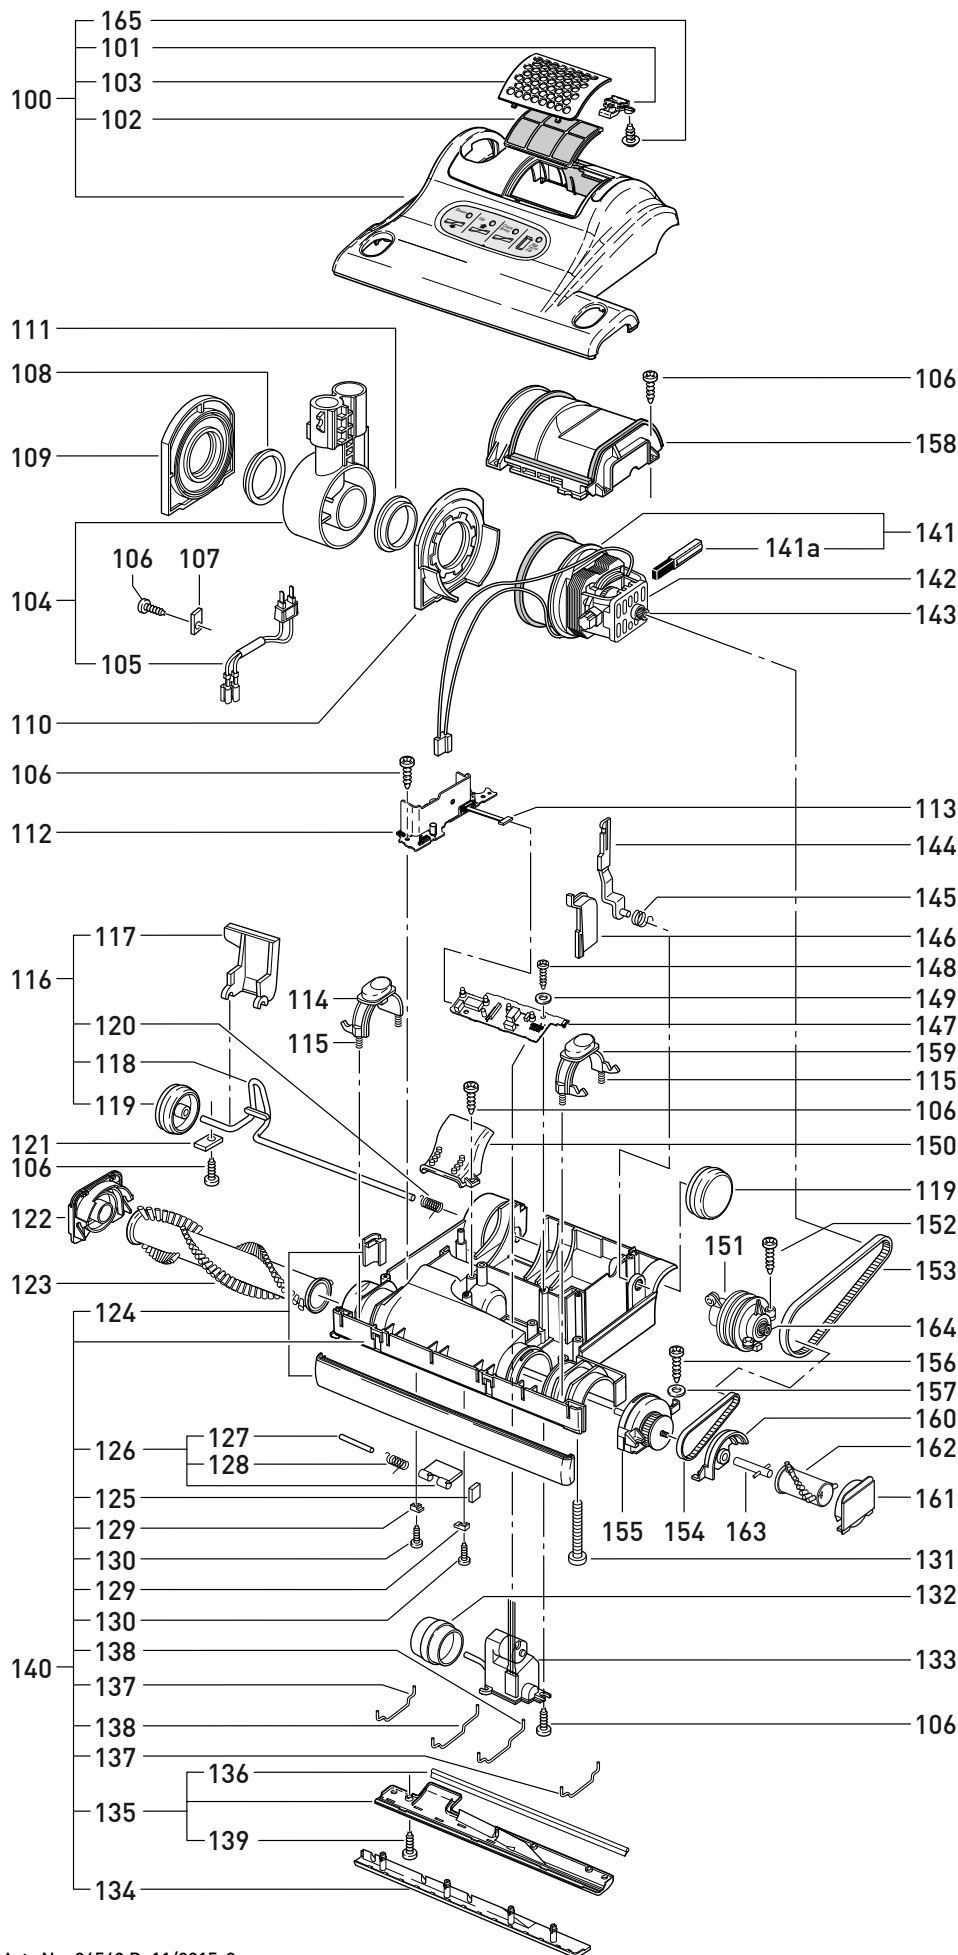

This information intended for Europe (230 V / 240 V) only and does not apply to North America !

MADE IN GERMANY

SEBO AUTOMATIC X 5 BLUE - 230 V

Pos.	Art.-No.	Benennung (DE)
100	5796SE	Power head cover, cpl., X5 (dark blue/yellow)
101	5712db	Exhaust filter catch, dark blue
102	5143	Exhaust filter
103	5711db	Exhaust filter cover, dark blue
104	5729hg	Swivel neck assembly, (incl. Pos.105)
105	5176	Male contact holder
106	0102ER	Screw F 3,9x13 DIN 7981
107	2494	Cable clamp
108	5101	Swivel neck bearing r.h.
109	5178	Swivel neck support r.h.
110	5728	Swivel neck support l.h.
111	5717	Swivel neck bearing l.h.
112	5847ER	PCB power supply
113	5205/1	Ribbon cable
114	5713db	Brush roller release, dark blue
115	5103	Spring 0,6x5x22
116	5051gs	Axle assembly, cpl.
117	5059or	Foot pedal, orange
118	5053	Axle
119	5819gs	Wheel, cpl.
120	2010	Axle spring
121	2014ER	Axle clamp, 10 pcs.
122	5031db1	Bearing block right hand
123	5290ER	Brush roller X5
124	5230gs	Bumper X5
125	5155gs	Rubbing plate
126	5172OR	Access door cpl., (incl. Pos.127+128)
127	5303	Access door axle
128	5304	Access door spring
129	5154gs	Hinge
130	0100ER	Screw C 2,9x9,5 DIN 7981
131	0176ER	Screw AM 4x30 DIN 7985TL
132	5174gs	Pile adjustment wheel
133	5060ER	Servo motor with gear box
134	5413gs	Front bottom plate X5, cpl.
135	5414gs	Rear bottom plate X5, cpl. (incl. Pos. 136+139)
136	5400-2	Sealing strip X5
137	5401	Wire tie
138	5402	Wire tie
139	0197ER	Screw M4x12 Z1
140	5321gs	Chassis X5, cpl.
141	5470	Vacuum motor 1000W/230V
141	05118S	Carbon brush set
142	5100	Rubber mounting
143	5462	Vacuum motor pulley 2MR
144	5129	Support lever
145	5107-1	Support spring
146	5112sw	Motor pulley cover
147	5849ER	Computer controller
148	0107ER	Screw C 2,9x13
149	0143ER	Washer 3,2 DIN 125
150	5173sw	Suction duct access cover
151	5465	Sensor X5, cpl.
152	0104ER	Screw C 3,9x25 DIN 7981
153	5463	Belt 2MR-310-6
154	5110	Belt 219 3M HTDII-6
155	5767hg	Bearing block l.h., cpl.
156	0103ER	Screw C 3,9x16 DIN 7981
157	0141ER	Locking washer
158	5018BUL	Motor cover
159	5714db	Brush roller release
160	5244hg	Seal bearing
161	5249db1	Brush cover
162	5250	Egde brush
163	5246	Shaft extension cpl.
164	5117/1	Motor pulley
165	01751ER	Screw 2,9x6,5 DIN 7981