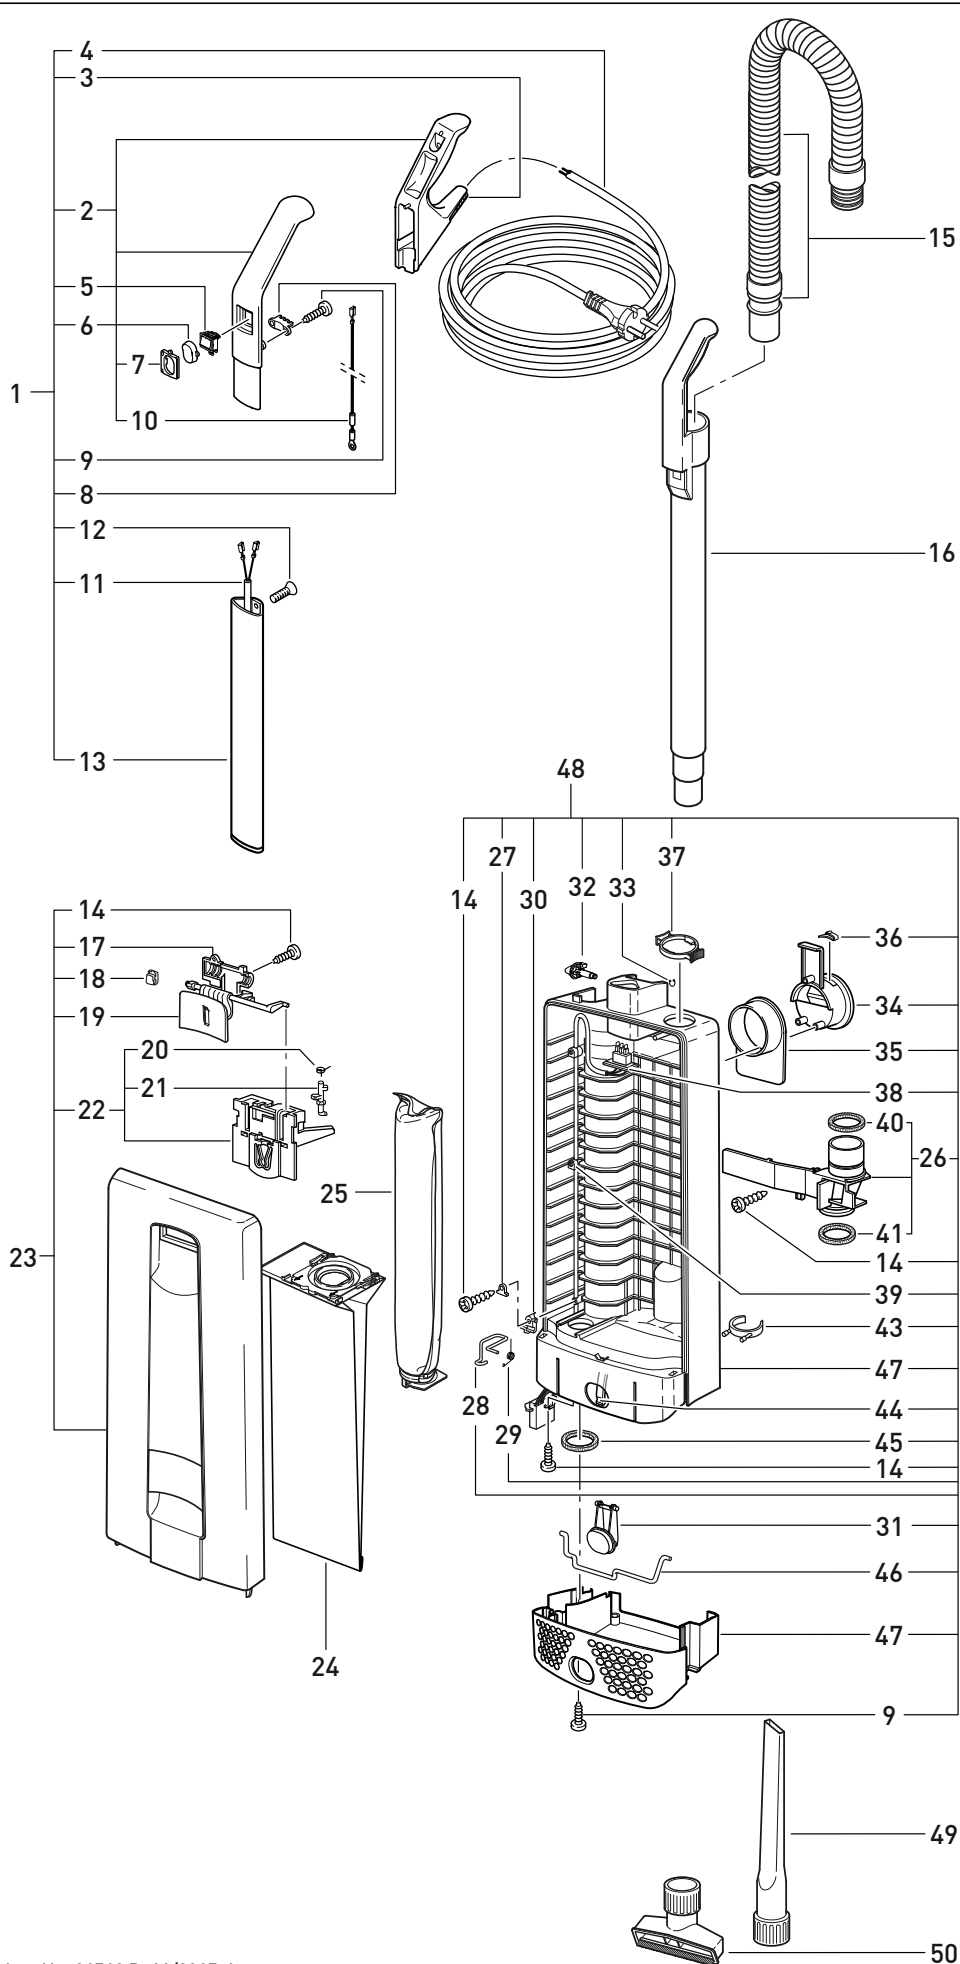

This information intended for Europe (230 V / 240 V) only and does not apply to North America !

MADE IN GERMANY

SEBO AUTOMATIC X 5 BLUE - 230 V

Pos.	Art.-No.	Benennung (DE)
1	5647CH	Handle cpl. grey black/yellow (CH)
1	5647SE	Handle cpl. grey black/yellow (D)
2	5297gsSE	Handle grip (incl. Pos. 7+10)
3	5359GS	Grommet, grey black
4	5351dg	Cable with CH-plug (10m)
4	5260dg	Cable with contour-plug
5	05113	Switch, 2-pol, Spare part
6	5160sg	Switch cap, yellow
7	5161gs	Switch cap holder, grey black
8	5162	Cable clamp
9	0103ER	Screw C 3,9x16, DIN 7981
10	5253-1	Wire antistatic
11	5216ER	Handle cable
12	0129ER	Screw M 4x12
13	5187	Handle tube X / 345mm
14	0102ER	Screw F 3,9x13 DIN 7981
15	5040sb	Hose, complete, silver
16	5045gs	Extension tube, grey black
17	5707db	Cover, dark blue
18	5319	Bag holder spring
19	5706sg	Cover release, yellow
20	5091	Safety catch spring
21	5360	Safety catch
22	5324	Bag holder, complete (incl. Pos. 20+21)
23	5749SE	Front cover cpl., blue / yellow
24	5093ER	Sebo Filterbox X
25	5036ER	Micro hygiene filter X
26	5380GS	Internal cover, cpl., grey black (incl. Pos. 40+41)
27	1073	Clamp
28	5208	Filter safety catch
29	5210	Return spring
30	5164	Cable clamp
31	5722sg	Dust bag housing locking, yellow
32	1859sg	Handle catch, yellow
33	0161ER	Clip 4, DIN 6799
34	5721db	Carrying handle, dark blue
35	5703db	Cable hook, dark blue
36	5146	Stop spring
37	5424GS	Retainig ring, grey black
38	5217ER	Innternal cable
39	5266	Cable clamp
40	5842	Seal 54x44x6
41	5289	Seal
43	1823gs	Attachment clip, grey black
44	5084	Spring for locking rod
45	5163	Seal
46	5083	Locking rod
47	5702db	Dust bag housing bumper base, db
48	5763db	Dust bag housing X, cpl., blue/yel.
49	1092gs	Crevice nozzle, grey black
50	1491gs	Upholstery nozzle, grey black